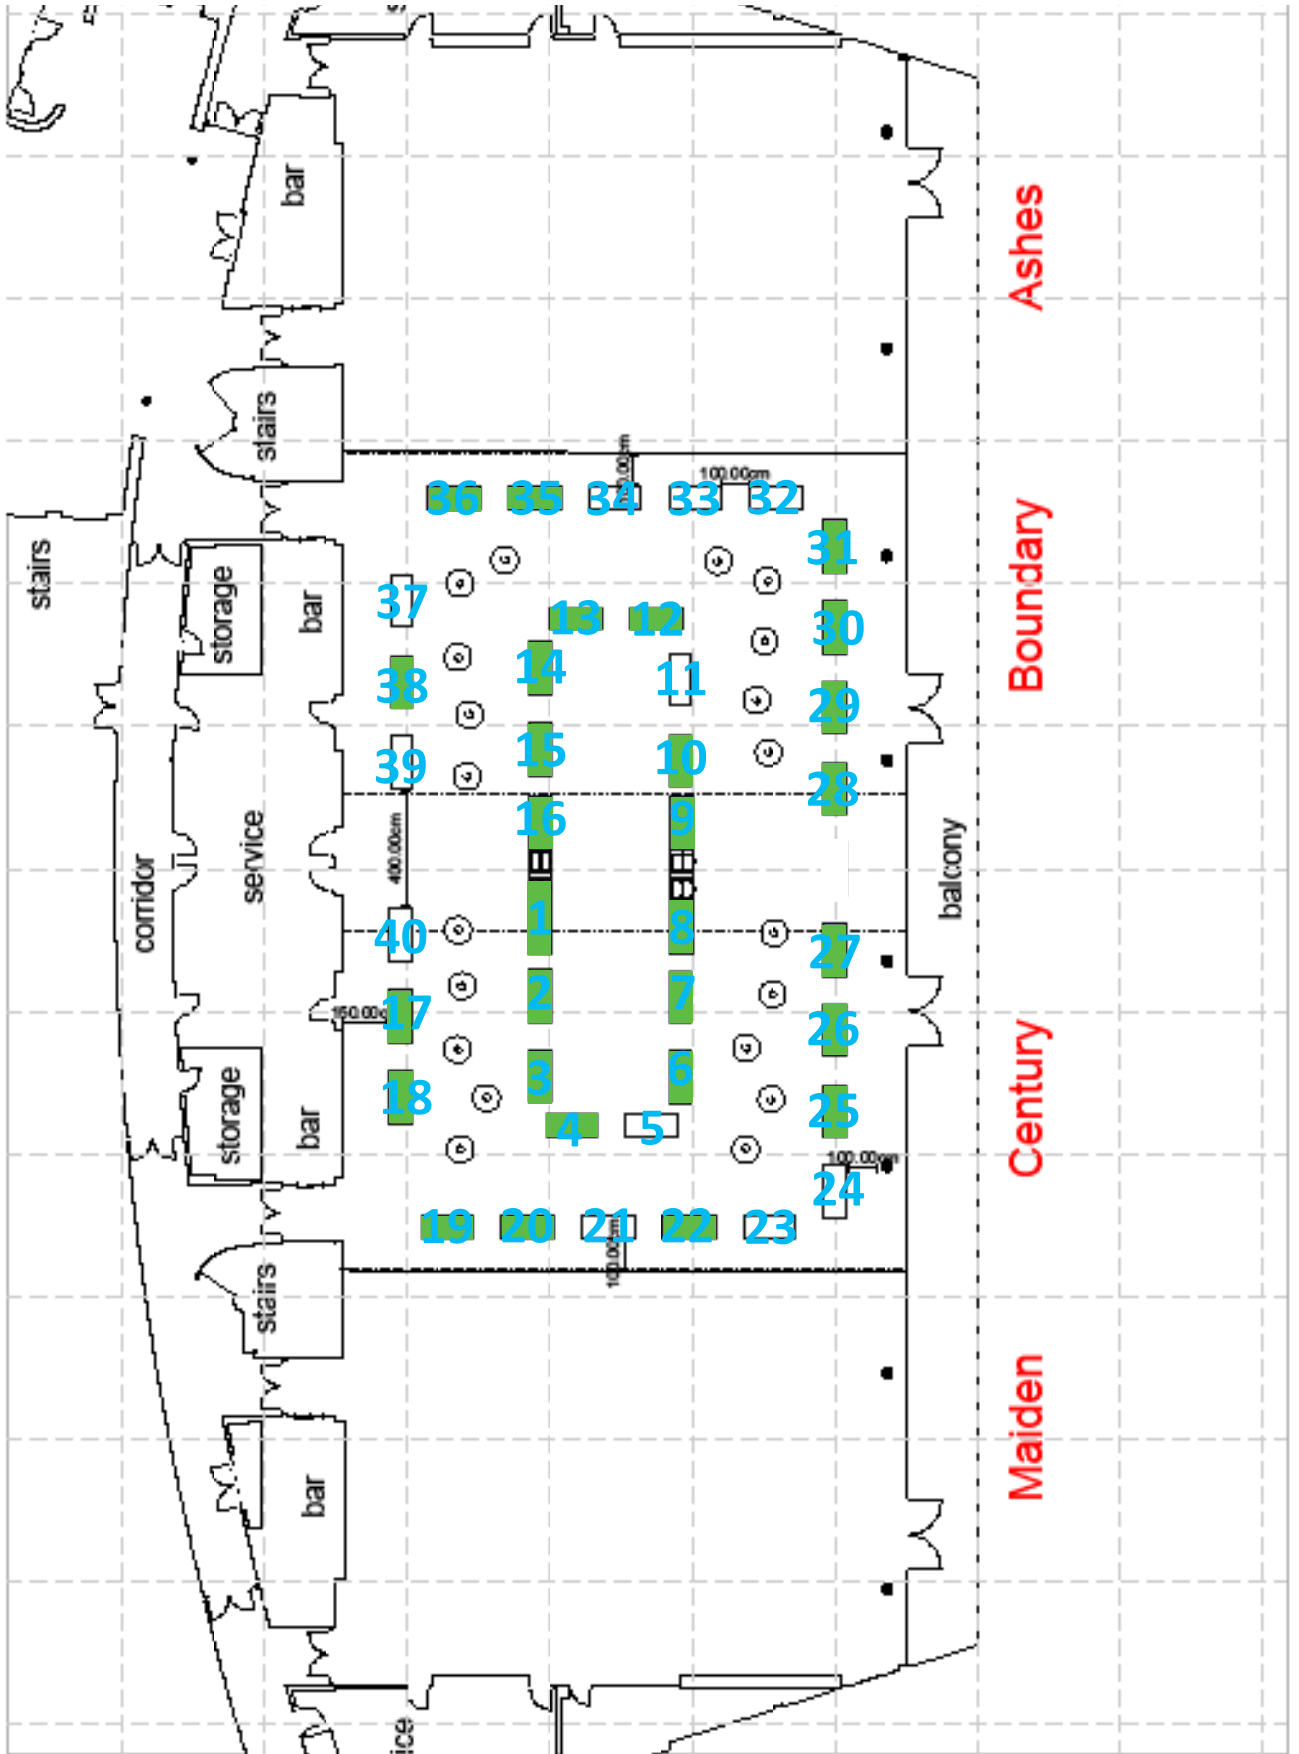

Floor Map

INDEX OF EXHIBITORS

NAME	NAME
ATPI	1
DB Schenker	2
Evolv	3
RedSoda	4
	5
iVentis	6
Joymo	7
FGH	8
Moneycorp	9
Access Events	10
	11
Media Partners	12
Media Partners	13
Mash Media	14
First Travel Solutions	15
Arc Hospitality	16
You. Smart. Thing.	17
G4S	18
Identilam	19
MEI	20
	21
EMFS	22
	23
	24
TeamKinetic	25
Events by Amadeus	26
Food & Beverage	27
Food & Beverage	28
Freemans Event Partners	29
Redline	30
Orange Technology	31
	32
	33
	34
Parim	35
Controlled Events	36
	37
eBar	38
	39
	40